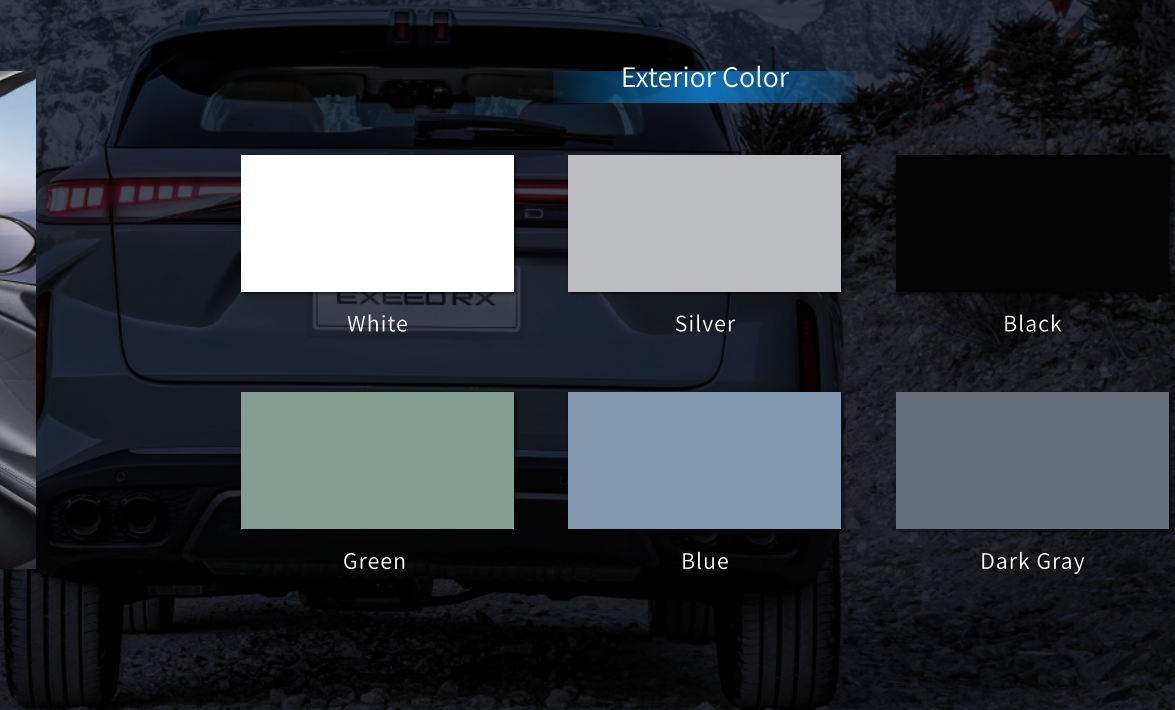

*Photos and Features are displayed for reference only; actual product specification is subject to the final launch of the product in each market.

Interior Color

Dark Beige

Black Red

Black

Exterior Color

*Photos and Features are displayed for reference only; actual product specification is subject to the final launch of the product in each market.